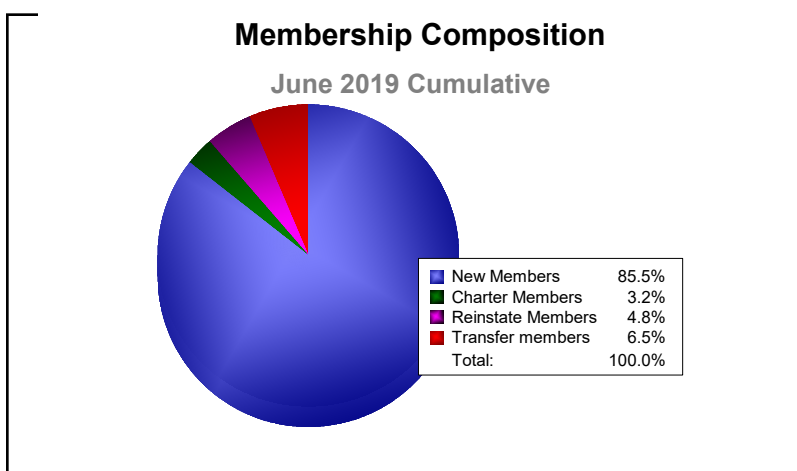

Year	New Clubs	Dropped Clubs	Gain/ Loss Clubs	New Members	Charter Members	Reinstate Members	Transfer Members	Total Member Added	Total Members Dropped	Gain/ Loss Members
2014-2015	0	-1	-1	63	0	1	1	65	-49	16
2015-2016	1	0	1	37	23	14	0	74	-63	11
2016-2017	0	0	0	150	1	3	2	156	-72	84
2017-2018	3	0	3	185	76	0	16	277	-142	135
2018-2019	0	0	0	53	2	3	4	62	-143	-81
Average	1	0	1	98	20	4	5	127	-94	33

Year	New Clubs	Dropped Clubs	Gain/ Loss Clubs	New Members	Charter Members	Reinstate Members	Transfer Members	Total Member Added	Total Members Dropped	Gain/ Loss Members
2014-2015	0	0	0	111	14	48	3	176	-109	67
2015-2016	1	0	1	82	21	4	0	107	-108	-1
2016-2017	1	0	1	138	29	6	10	183	-172	11
2017-2018	1	0	1	272	24	6	0	302	-88	214
2018-2019	2	-1	1	56	56	24	2	138	-319	-181
Average	1	0	1	132	29	18	3	181	-159	22