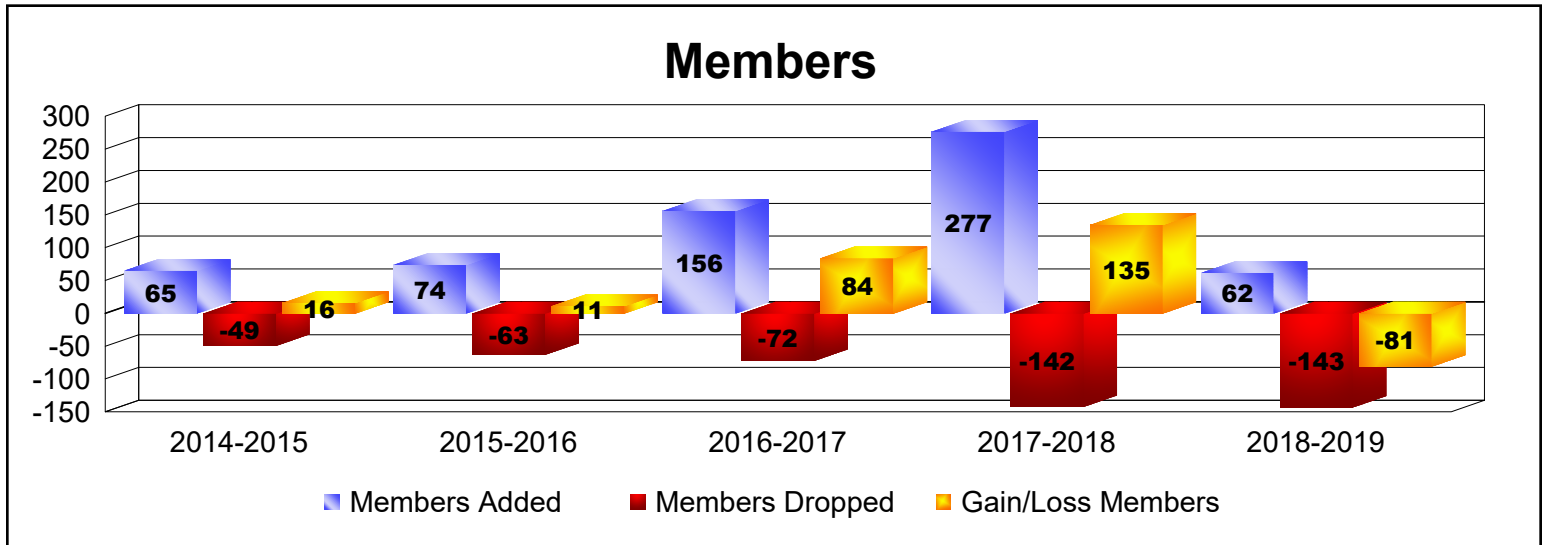

Year	New Clubs	Dropped Clubs	Gain/ Loss Clubs	New Members	Charter Members	Reinstate Members	Transfer Members	Total Member Added	Total Members Dropped	Gain/ Loss Members
2014-2015	0	-1	-1	63	0	1	1	65	-49	16
2015-2016	1	0	1	37	23	14	0	74	-63	11
2016-2017	0	0	0	150	1	3	2	156	-72	84
2017-2018	3	0	3	185	76	0	16	277	-142	135
2018-2019	0	0	0	53	2	3	4	62	-143	-81
Average	1	0	1	98	20	4	5	127	-94	33

Year	New Clubs	Dropped Clubs	Gain/ Loss Clubs	New Members	Charter Members	Reinstate Members	Transfer Members	Total Member Added	Total Members Dropped	Gain/ Loss Members
2014-2015	0	0	0	111	14	48	3	176	-109	67
2015-2016	1	0	1	82	21	4	0	107	-108	-1
2016-2017	1	0	1	138	29	6	10	183	-172	11
2017-2018	1	0	1	272	24	6	0	302	-88	214
2018-2019	2	-1	1	56	56	24	2	138	-319	-181
Average	1	0	1	132	29	18	3	181	-159	22