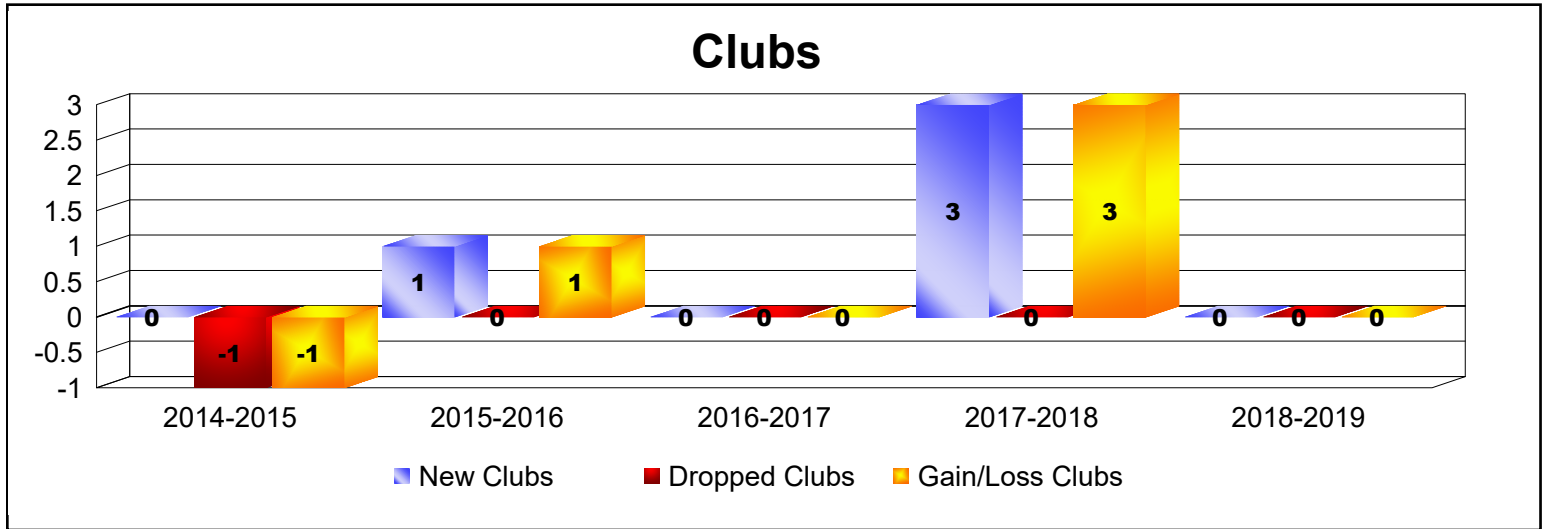

Year	New Clubs	Dropped Clubs	Gain/ Loss Clubs	New Members	Charter Members	Reinstate Members	Transfer Members	Total Member Added	Total Members Dropped	Gain/ Loss Members
2014-2015	0	-1	-1	63	0	1	1	65	-49	16
2015-2016	1	0	1	37	23	14	0	74	-63	11
2016-2017	0	0	0	150	1	3	2	156	-72	84
2017-2018	3	0	3	185	76	0	16	277	-142	135
2018-2019	0	0	0	53	2	3	4	62	-143	-81
Average	1	0	1	98	20	4	5	127	-94	33

Year	New Clubs	Dropped Clubs	Gain/ Loss Clubs	New Members	Charter Members	Reinstate Members	Transfer Members	Total Member Added	Total Members Dropped	Gain/ Loss Members
2014-2015	0	0	0	111	14	48	3	176	-109	67
2015-2016	1	0	1	82	21	4	0	107	-108	-1
2016-2017	1	0	1	138	29	6	10	183	-172	11
2017-2018	1	0	1	272	24	6	0	302	-88	214
2018-2019	2	-1	1	56	56	24	2	138	-319	-181
Average	1	0	1	132	29	18	3	181	-159	22