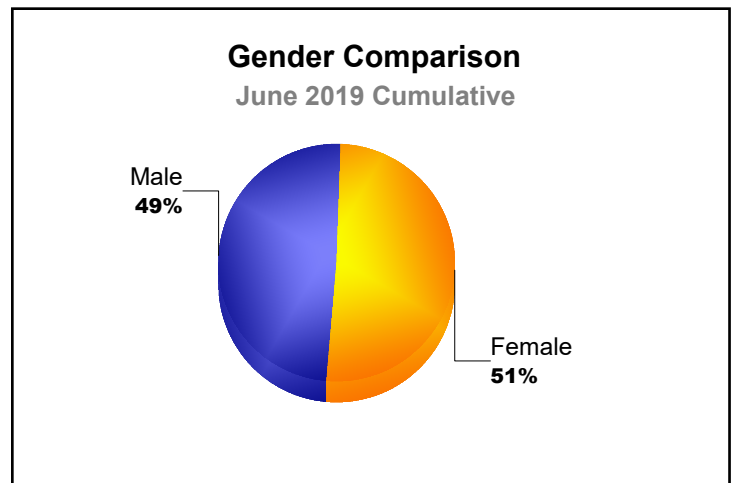

Year	New Clubs	Dropped Clubs	Gain/ Loss Clubs	New Members	Charter Members	Reinstate Members	Transfer Members	Total Member Added	Total Members Dropped	Gain/ Loss Members
2014-2015	0	-1	-1	63	0	1	1	65	-49	16
2015-2016	1	0	1	37	23	14	0	74	-63	11
2016-2017	0	0	0	150	1	3	2	156	-72	84
2017-2018	3	0	3	185	76	0	16	277	-142	135
2018-2019	0	0	0	53	2	3	4	62	-143	-81
Average	1	0	1	98	20	4	5	127	-94	33